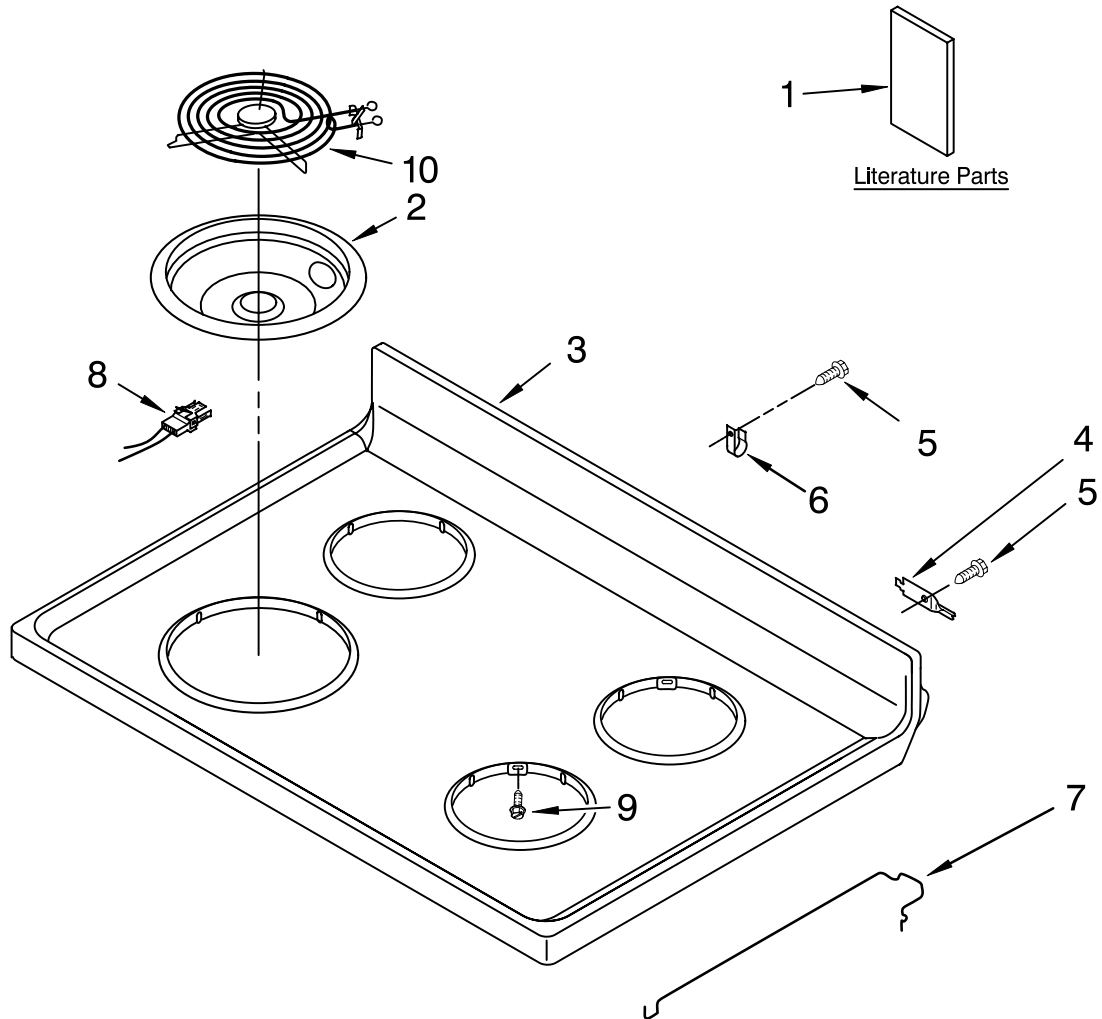

COOKTOP PARTS

For Model: IER320WWO
(White)

30" ELECTRIC FREESTANDING
STANDARD CLEAN RANGE

Illus. No.	Part No.	DESCRIPTION
1	W10196158	Literature Parts Instructions, Installation Anti-Tip Template
	9757142	English/Spanish
	9757143	English/French
	W10204318	Owners Manual
	W10114281	Sheet, Tech
	9762761	Safer Cooking Tips

Illus. No.	Part No.	DESCRIPTION
2	W10196406	Bowl, Drip 6" Chrome (3)
	W10196405	8" Chrome (1)
3	3186235	White Cooktop
4	3195060	Hinge, Cooktop (2)
5	3196178	Screw

Illus. No.	Part No.	DESCRIPTION
6	308605	Strain Relief
7	3195812	Rod, Support (2)
8	814399	Receptacle, Elmnt
9	3196154	Screw
10		Element, Surface (Includes #8)
	8053265	6" (3)
	8053267	8" (1)

FOR ORDERING INFORMATION REFER TO PARTS PRICE LIST

CONTROL PANEL PARTS

For Model: IER320WW0

(White)

Illus. No.	Part No.	DESCRIPTION
1		Endcap
	W10184433	Left Hand-White
	W10184434	Right Hand-White
3		Panel, Backguard
	W10252573	White
4		Switch, Infinite
	3148953	Use W/ 8" Element
	3148951	Use W/ 6" Element